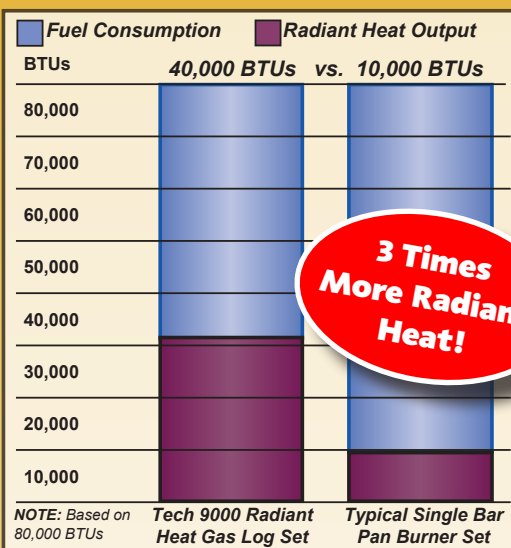

## Vented Gas Logs

- Glowing Ceramic Fiber Logs Provide Added Realism And Heat
- Innovative "Kindling Logs" in Ember Burner Provide Most Realistic Look Ever
- 2 Piece Charred Front Logs Provide Ultimate View Of The Fire
- Fiber Log Design Creates Increased Radiant Heat
- Revolutionary Tech 9000 Burner System Creates A Spectacular "On Fire" Appearance Where Flames Burn Randomly Throughout The Logs Appearing As If Each Log Is Actually On Fire
- Burner Design Ensures The Valve Is Hidden Providing The Ultimate Real Wood Fire Look
- "3 In 1" Convertible Tech 9000 Burner Comes Standard As A Manual Safety Pilot Burner - Converts To An On/Off Or Variable Remote Control Burner With Remote Control Kit
- Features A Remote Control Ignition System To Light The Pilot And Operate The Set - Remote Control Sold Separately (S1001)
- NA Gas Burners Include: Sand, Black Embers, Connector Kit
- LP Gas Burners Include: Deluxe Black Embers, Connector Kit
- Complies With ANSI Z21.60 A-2000/CSA 2.26A-2000 For Installation In Wood Burning Fireplaces
- Warranty: Lifetime Logs; Burner Pan: 5 Years; Valves: 2 Years