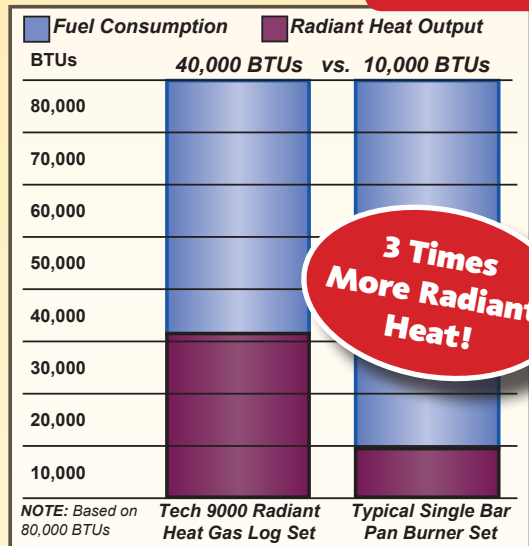

# Bedford Char

Vented Gas Logs

- Combines Ceramic Refractory Logs With Strategically Placed Fiber Ceramic Logs For 3 Times More Radiant Heat Than Standard Vented Gas Logs
- Cast From Real Wood Log Molds For Amazing Deep Bark Detail
- Revolutionary Tech 9000 Burner System Creates A Spectacular "On Fire" Appearance Where Flames Burn Randomly Throughout The Logs Appearing As If Each Log Is Actually On Fire
- Burner Design Ensures The Valve Is Hidden Providing The Ultimate Natural Wood Fire Look
- 5 Innovative "Kindling Logs" Create Most Realistic Look Ever
- "3 In 1" Convertible Tech 9000 Burner Comes Standard As A Manual Safety Pilot Burner - Converts To An On/Off Or Variable Remote Control Burner With Remote Control Kit
- Features A Remote Control Ignition System To Light The Pilot And Operate The Set - Remote Sold Separately (S1001)
- NA Gas Burners Include: Sand, Black Embers, Connector Kit
- LP Gas Burners Include: Deluxe Black Embers, Connector Kit
- Complies With ANSI Z21.60 A-2000/CSA 2.26A-2000 For Installation In Wood Burning Fireplaces
- Warranty: Logs Lifetime; Burner Pan: 5 Years; Valves: 2 Years